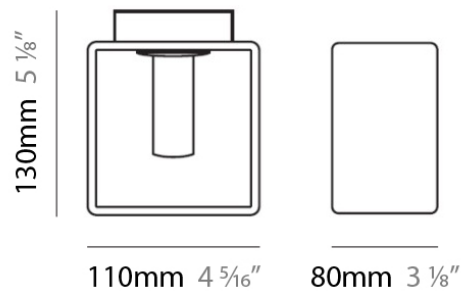

DOMINO SURFACE

D82033-BLK

PROJECT _____

TYPE _____

NOTES _____

QUANTITY _____

DATE _____

GENERAL

Series: Domino

Brand: Panzeri

Division: Design

Mounting Type: Surface

Mounting Location: Ceiling

Subcategory: Ambient

PHYSICAL

Shape: Rectangle

Length (mm): 110

Length (in): 4 ⁵/₁₆"

Width (mm): 80

Width (in): 3 ¹/₈"

Height (mm): 130

Height (in): 5 ¹/₈"

Extension (in): 5 ¹/₈"

Weight (kg): 1.23

Weight (lbs): 2.7

Diffuser: Black Blown Glass

Fixture Material: Glass / Aluminum

ELECTRICAL

Number of Lamps: 1

Lamp Type: LED Retrofit / Halogen

Bulb Included: Bulb Not Included

Total Output Wattage (W): 3 / 35

Max. Wattage Per Lamp (W): 3 / 35

Lamp Base: G9

Input Voltage (V): 120

LED

OPTICAL

RATINGS AND CERTIFICATIONS

Certified By: CSA Certified to UL and CSA Standards

IP rating: IP40