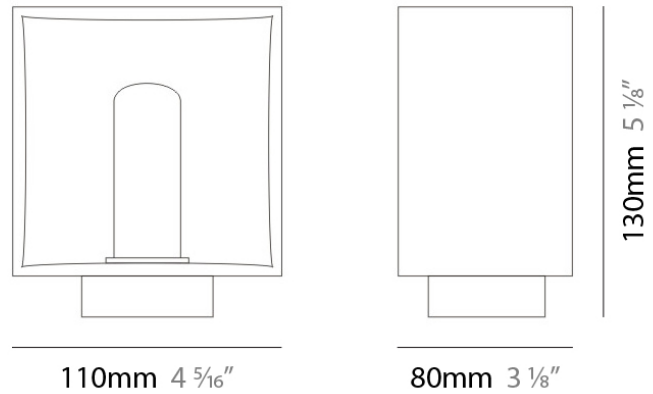

DOMINO PORTABLE

D84080

PROJECT	
TYPE	
NOTES	
QUANTITY	
DATE	

GENERAL

Series: Domino
Brand: Panzeri
Division: Design
Mounting Type: Portable
Mounting Location: Table
Subcategory: Table

PHYSICAL

Shape: Cube
Length (mm): 110
Length (in): 4 ⁵/₁₆
Width (mm): 80
Width (in): 3 ¹/₈
Height (mm): 130
Height (in): 5 ¹/₈
Light Distribution: Omnidirectional
Weight (kg): 1.23
Weight (lbs): 2.7
Diffuser: Black Blown Glass
Fixture Finish: Metallic Gray
Fixture Material: Glass / Aluminum

ELECTRICAL

Number of Lamps: 1
Lamp Type: LED Retrofit
Lamp Shape: T4
Bulb Included: Bulb Not Included
Total Output Wattage (W): 3
Max. Wattage Per Lamp (W): 3
Lamp Base: G9
Input Voltage (V): 120

LED

OPTICAL

RATINGS AND CERTIFICATIONS

Certified By: CSA Certified to UL and CSA Standards
IP rating: IP40