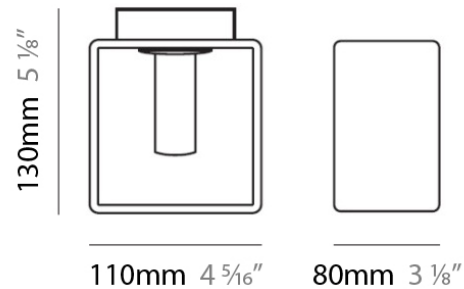

Length (mm): 110
 Length (in): 4 ⁵/₁₆
 Width (mm): 80
 Width (in): 3 ¹/₈
 Height (mm): 260
 Height (in): 10 ¹/₄
 Max. Overall Height (mm): 2260
 Max. Overall Height (in): 89
 Weight (kg): 1.23
 Weight (lbs): 2.71
 Diffuser: Matte White Blown Glass

Height (mm): 130 _____

Height (in): 5 ¹/₈ _____Extension (in): 5 ¹/₈ _____

Light Distribution: Direct / Indirect _____

Weight (kg): 1.23 _____

Weight (lbs): 2.71 _____

Diffuser: Matte White Blown Glass _____

DOMINO SURFACE

D82036-WHI

GENERAL

Series: Domino
 Brand: Panzeri
 Division: Design
 Mounting Type: Surface
 Mounting Location: Wall
 Subcategory: Ambient

PHYSICAL

Shape: Rectangle
 Length (mm): 140
 Length (in): 5 1/2
 Width (mm): 90
 Width (in): 3 5/16
 Height (mm): 160
 Height (in): 6 3/16
 Light Distribution: Direct / Indirect
 Weight (kg): 1.23
 Weight (lbs): 2.71
 Diffuser: Matte White Blown Glass
 Fixture Material: Glass / Aluminum

PHYSICAL

Shape: Cube
Length (mm): 230
Length (in): 9
Width (mm): 230
Width (in): 9
Height (mm): 160
Height (in): 6 5/16
Light Distribution: Direct
Weight (kg): 1.8
Weight (lbs): 4
Diffuser: Frosted White Glass
Fixture Material: Stainless Steel