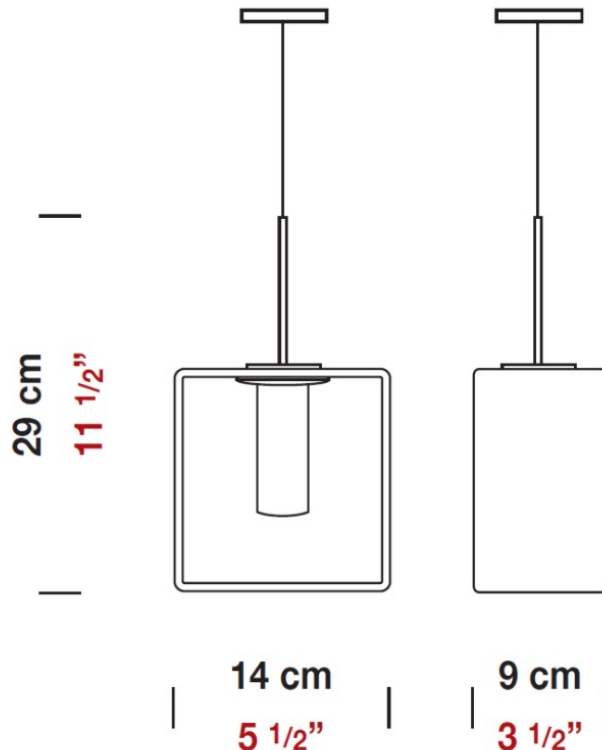

DOMINO SUSPENSION

D81048-BLK

PROJECT _____

TYPE _____

NOTES _____

QUANTITY _____

DATE _____

GENERAL

Series: Domino
Brand: Panzeri
Division: Design
Mounting Type: Suspension
Mounting Location: Ceiling
Subcategory: Pendant

PHYSICAL

Length (mm): 140
Length (in): 5 1/2
Width (mm): 90
Width (in): 3 9/16
Height (mm): 290
Height (in): 11 7/16
Max. Overall Height (mm): 2290
Max. Overall Height (in): 90 3/16
Weight (kg): 1.23
Weight (lbs): 2.71
Diffuser: Black Blown Glass

ELECTRICAL

Number of Lamps: 1
Lamp Type: LED Retrofit / Halogen
Bulb Included: Bulb Not Included
Total Output Wattage (W): 13 / 60
Max. Wattage Per Lamp (W): 13 / 60
Lamp Base: G9

LED

OPTICAL

RATINGS AND CERTIFICATIONS

Certified By: CSA Certified to UL and CSA Standards
IP rating: IP20