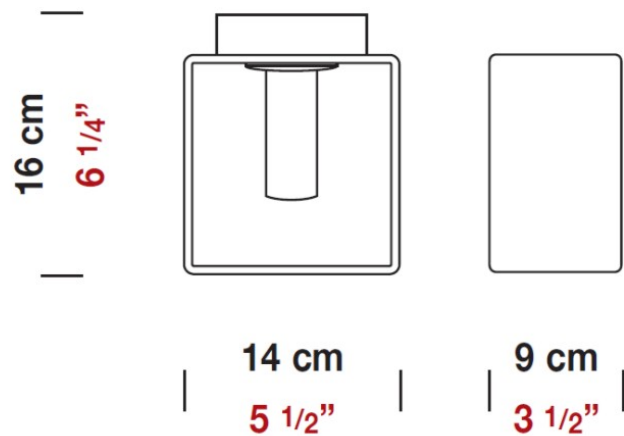

DOMINO SURFACE

D82036-WHI

GENERAL

Series: Domino
Brand: Panzeri
Division: Design
Mounting Type: Surface
Mounting Location: Wall
Subcategory: Ambient

PHYSICAL

Shape: Rectangle
Length (mm): 140
Length (in): 5 1/2
Width (mm): 90
Width (in): 3 5/16
Height (mm): 160
Height (in): 6 3/16
Light Distribution: Direct / Indirect
Weight (kg): 1.23
Weight (lbs): 2.71
Diffuser: Matte White Blown Glass
Fixture Material: Glass / Aluminum

ELECTRICAL

Number of Lamps: 1
Lamp Type: LED Retrofit / Halogen
Bulb Included: Bulb Not Included
Max. Wattage Per Lamp (W): 3 / 35
Lamp Base: G9
Driver Included: No

LED

OPTICAL

RATINGS AND CERTIFICATIONS

Certified By: CSA Certified to UL and CSA Standards
IP rating: IP40